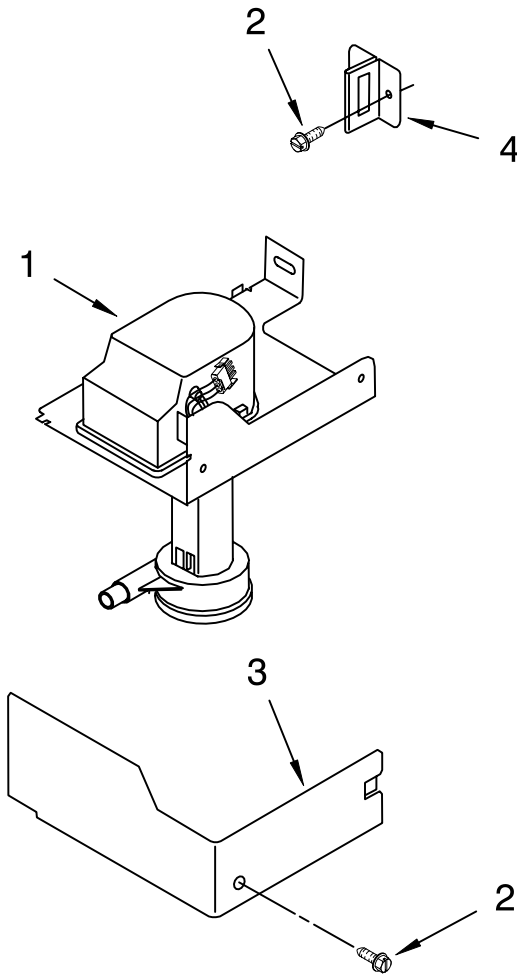

PUMP PARTS

For Models: KUIS15NRHW8, KUIS15NRHT8, KUIS15NRHB8, KUIS15NRHS8
(White) (Biscuit) (Black) (Stainless Steel)

Illus. No.	Part No.	DESCRIPTION
1	2217220	Pump, Water (Complete)
2	3400884	Screw 8-18 x 5/8
3	2185677	Cover, Pump
4	2185585	Bracket, Connector Assembly

FOR ORDERING INFORMATION REFER TO PARTS PRICE LIST